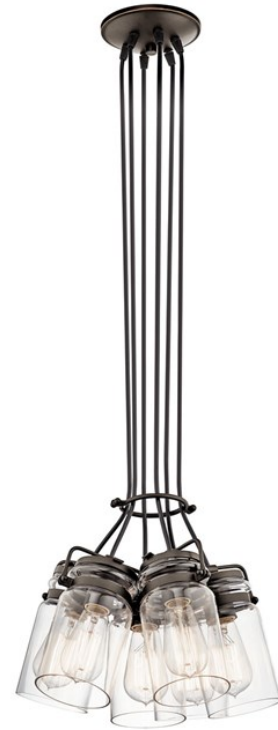

SPECIFICATIONS

Certifications/Qualifications	
	www.kichler.com/warranty
Dimensions	
Base Backplate	5.75 DIA
Weight	10.02 LBS
Height	7.75"
Overall Height	124.00"
Width	11.75"
Light Source	
Lamp Included	Not Included
Lamp Type	A19
Light Source	Incandescent
Max or Nominal Watt	100W
# of Bulbs/LED Modules	6
Socket Type	Medium
Socket Wire	105"
Mounting/Installation	
Interior/Exterior	Interior
Location Rating	Dry
Mounting Style	Cord
Mounting Weight	4.80 LBS

FIXTURE ATTRIBUTES

Housing	
Diffuser Description	Clear
Primary Material	STEEL
Product/Ordering Information	
SKU	42877OZ
Finish	Olde Bronze
Style	Industrial
UPC	783927411905

Finish Options	
 Brushed Nickel	
 Olde Bronze	