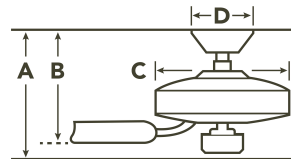

MOTOR FINISH

BLADE FINISHES

White

HANGING MEASUREMENTS

AIR PERFORMANCE

AIRFLOW Cubic Ft. Per Minute on High	RPM Revolutions Per Minute on High	POWER USAGE Watts on High (Excludes Lights)	AIRFLOW EFFICIENCY Cubic Ft. Per Minute Per Watt
5327	146	71	75

SPECIFICATIONS

Performance			
CFM (High)	5327	RPM (High)	146
Watts (High)	71	Airflow Efficiency CFM/W (High)	75
Motor Specifications			
Amps (High)	0.60	Motor Size	172MM X 20MM
Motor Type	AC Induction	Primary Material	Steel
Mounting/Installation			
Minimum Distance from Fan to Floor	7.0 feet	Interior/Exterior	INTERIOR
Lead Wire Length	78"	Location Rating	Dry
Low Ceiling Adaptable	No	Max Stem Tilt	22.0 Degrees
Connector	Yes	Direct Wire	Yes
Mounting Style	Downrod	Wire Connectors	Wire Nuts
Dimensions			
Downrod 1	1.00 OD X 4.50"	Downrod 1 - Measurement A	14.40"
Downrod 1 - Measurement B	9.50"	Downrod 1 - Measurement C	11.00"
Base Backplate	6	Weight	26.40 LBS
Blade Sweep	56	Height	14.40"
Length	56.00"	Width	56.00"
Light Source			
Downlight Included	Yes	Downlight Option	Integrated
Dimmable	Yes	Color Rendering Index	90
Kelvin Temperature	3000K	Initial Lumens	2200
Diffuser Description	Frosted	Downward-facing Bulbs	1 X 23
Photometrics			
Delivered Efficacy (Lumens/Watt)	75		
Electrical			
Input Voltage	120.00V	Supply Wire (Degrees)	90