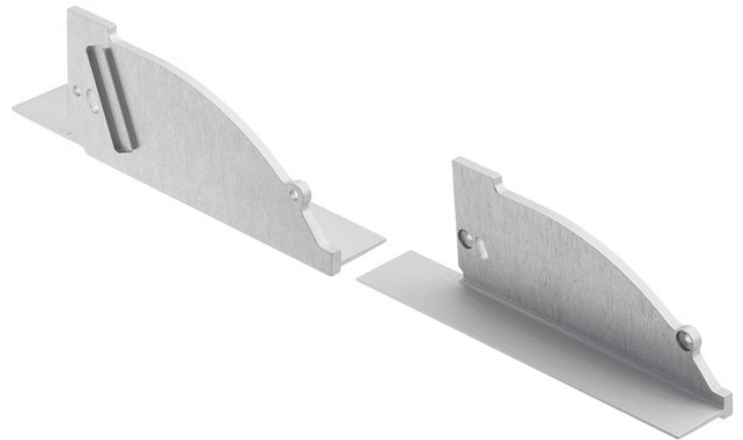

SPECIFICATIONS

Certifications/Qualifications	
	www.kichler.com/warranty
Dimensions	
Weight	0.10 LBS
Height	1.50"
Length	4.25"
Width	0.75"
Mounting/Installation	
Interior/Exterior	Interior
Location Rating	Accessory, Listing Not Required

FIXTURE ATTRIBUTES

Housing	
Primary Material	Aluminum
Product/Ordering Information	
SKU	1TEE2W1RCSSIL
Finish	Silver
UPC	783927559171

Finish Options

Silver

ALSO IN THIS FAMILY

1TEC1C1DW8SIL

1TEC1DC1DW8SIL

1TEC1DC2DW8SIL