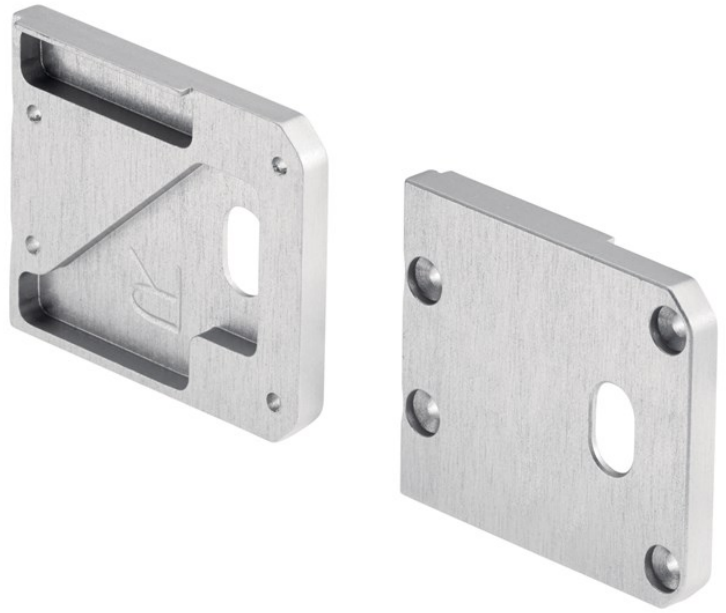

SPECIFICATIONS

Certifications/Qualifications	
	www.kichler.com/warranty
Dimensions	
Weight	0.04 LBS
Height	1.50"
Length	1.50"
Width	0.25"
Mounting/Installation	
Interior/Exterior	Interior
Location Rating	Accessory, Listing Not Required
FIXTURE ATTRIBUTES	
Housing	
Primary Material	ALUMINUM
Product/Ordering Information	
SKU	1TEE2S1SFSSIL
Finish	Silver
UPC	783927559133
Finish Options	