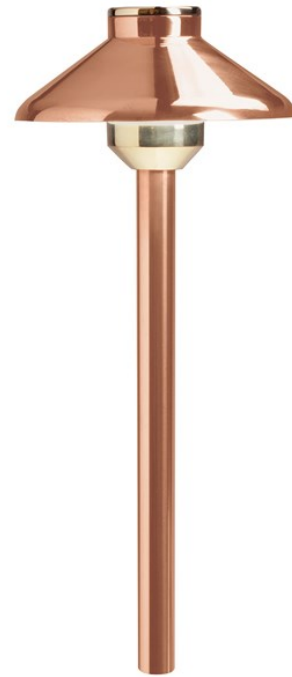

SPECIFICATIONS

Certifications/Qualifications	
	www.kichler.com/warranty
Dimensions	
Height	22.50"
Length	6.25"
Width	6.25"
Electrical	
Operating Voltage Range	9-15 VAC
Voltage	12V
Light Source	
Delivered Lumens	160
Lamp Included	Integrated
Light Source	LED
Max or Nominal Watt	2.00
Volt-Amperes (VA)	3.00
Mounting/Installation	
Location Rating	Wet
Photometrics	
Color Rendering Index	80
Delivered Efficacy (Lumens/Watt)	84
Kelvin Temperature	2700K

FIXTURE ATTRIBUTES

Housing	
Primary Material	COPPER
Product/Ordering Information	
SKU	15820CO27
Finish	Copper
UPC	783927430012
Finish Options	
 Centennial Brass	
 Copper	
 Textured Architectural Bronze	