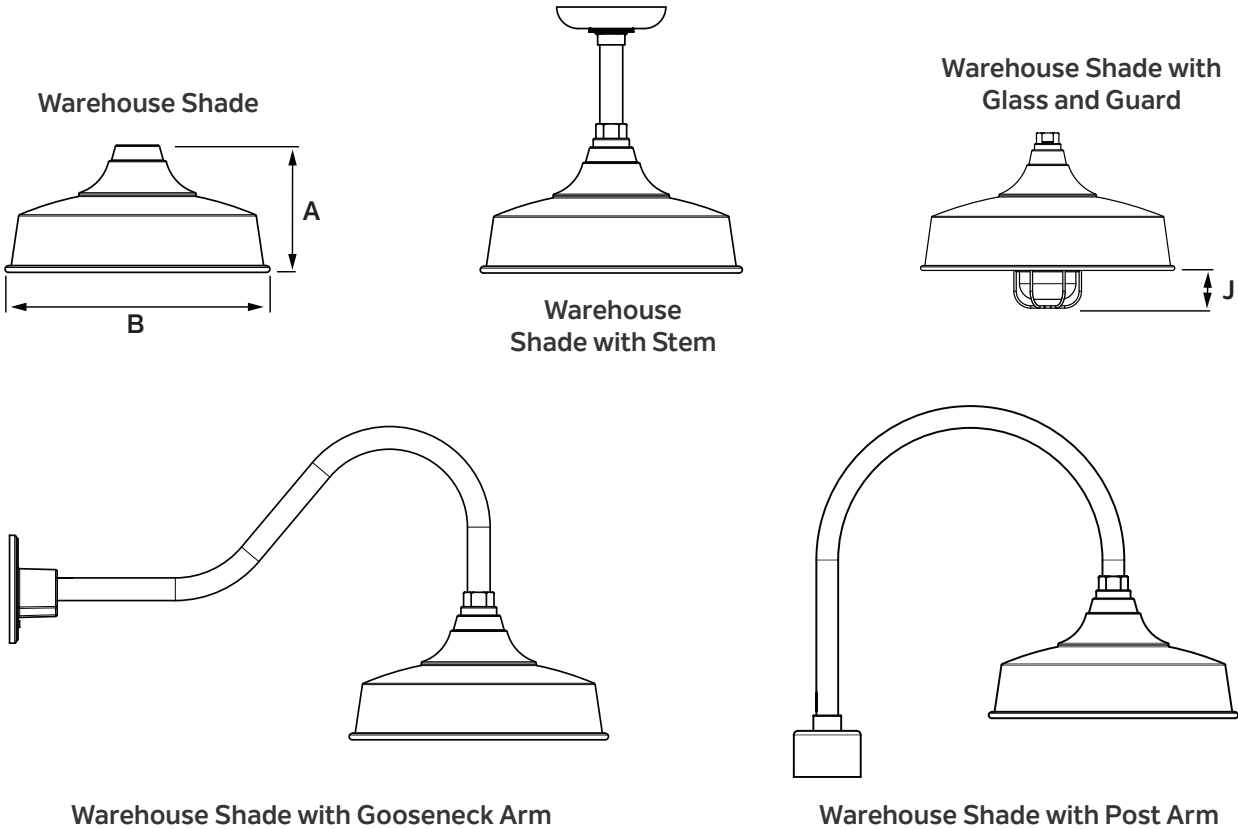

RLM WAREHOUSE SHADE DIMENSIONS

OVERVIEW:

This classic RLM style can be found in farmhouse and vintage style kitchens as well as rustic-themed restaurants. Its rounded base and stepped beveled profile offer a subtle design flair that compliments an array of décors. The RLM Warehouse's shade is designed to direct light downward, delivering a slightly broader throw of light than the RLM Deep Bowl.

	Size	Height "A"	Diameter "B"	Additional Height with Jar
Warehouse	12"	5.8"	12.0"	3.2"
	14"	6.7"	14.0"	2.2"
	16"	7.6"	16.0"	1.2"
	18"	8.5"	18.0"	0.3"
	20"	9.4"	20.0"	0.0"

Visit Kichler.com/RLM