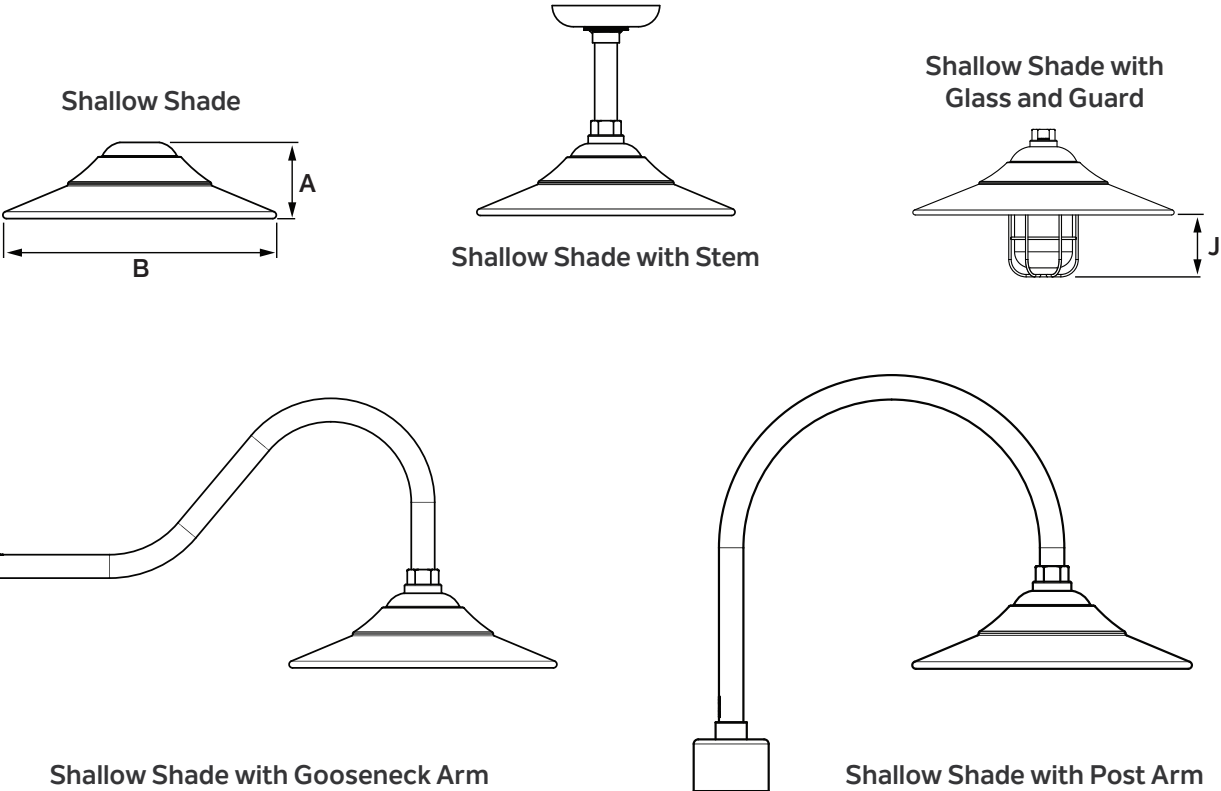

# RLM SHALLOW SHADE DIMENSIONS

**OVERVIEW:**

The shallow shade is designed to let the light be the hero. Its broad but thin, saucer-like appearance rests on top of the light source, helping to direct the light both downward and outward for a broad throw of light.

	Size	Height "A"	Diameter "B"	Additional Height with Jar
Shallow	12"	3.3"	12.0"	3.4"
	14"	3.7"	14.0"	3.0"
	16"	4.2"	16.0"	2.6"
	18"	4.6"	18.0"	2.1"

Visit [Kichler.com/RLM](http://Kichler.com/RLM)

All RLM Shades are powder coated aluminum.