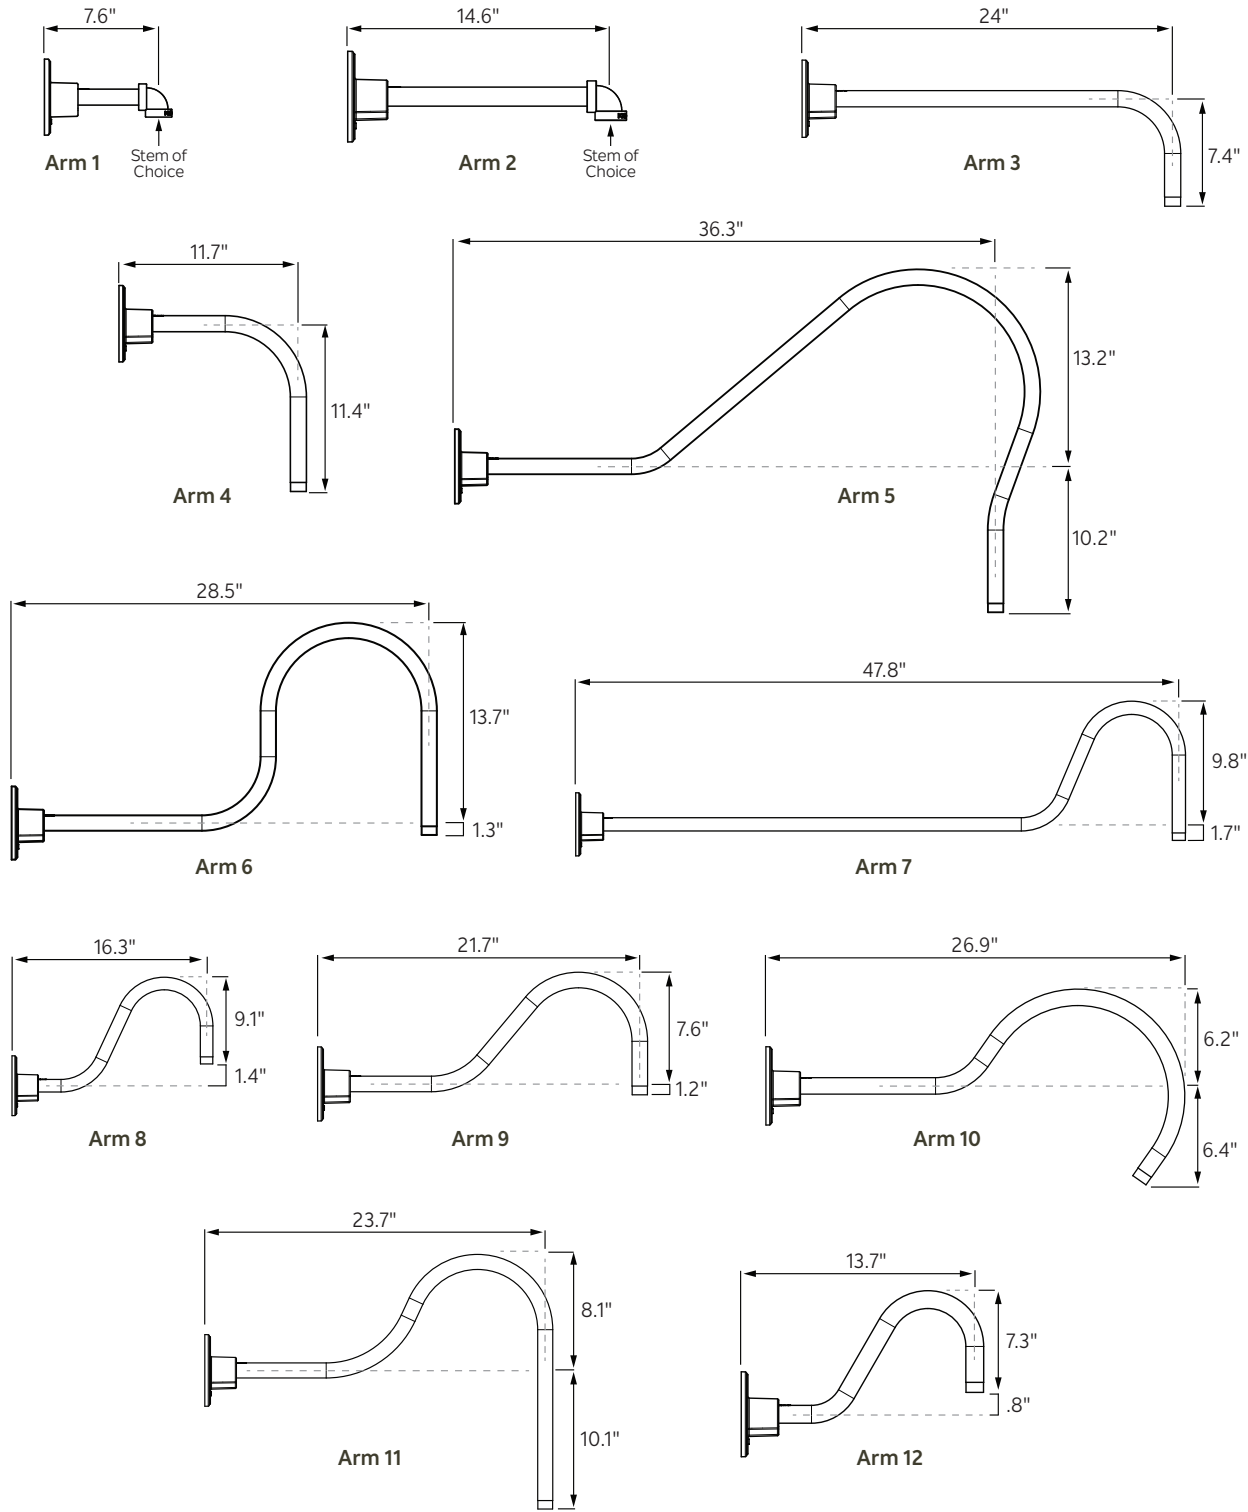

# RLM WALL ARMS DIMENSIONS

Visit [Kichler.com/RLM](http://Kichler.com/RLM)

All RLM Wall Arms, Stems, and Post are powder coated aluminum.

© 2020 Kichler Lighting LLC. All Rights Reserved. CP20001\_Arm/Stem/Post

# RLM STEMS | POST DIMENSIONS

## STEMS

Stem Type	Vertical Dist. Down "Z"
6" Stem	4.7"
12" Stem	10.7"
18" Stem	16.7"
24" Stem	22.7"
30" Stem	28.7"
36" Stem	34.7"
42" Stem	40.7"
48" Stem	46.7"

## CEILING MOUNT