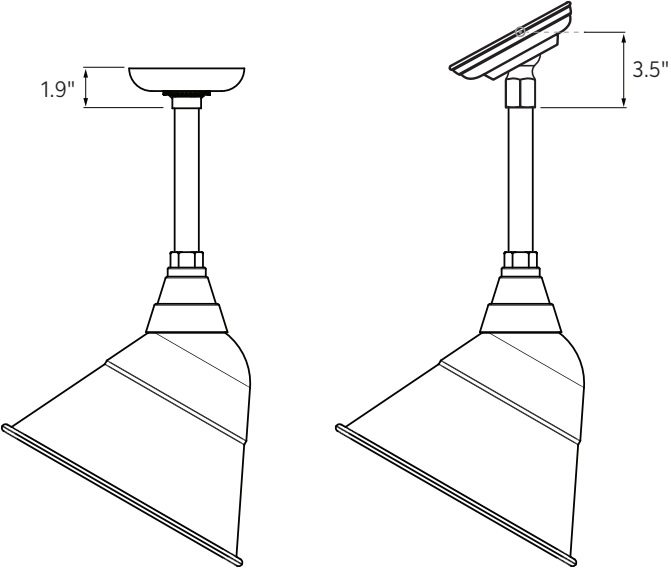

RLM STEMS | POST DIMENSIONS

STEMS

Stem Type	Vertical Dist. Down "Z"
6" Stem	4.7"
12" Stem	10.7"
18" Stem	16.7"
24" Stem	22.7"
30" Stem	28.7"
36" Stem	34.7"
42" Stem	40.7"
48" Stem	46.7"

CEILING MOUNT