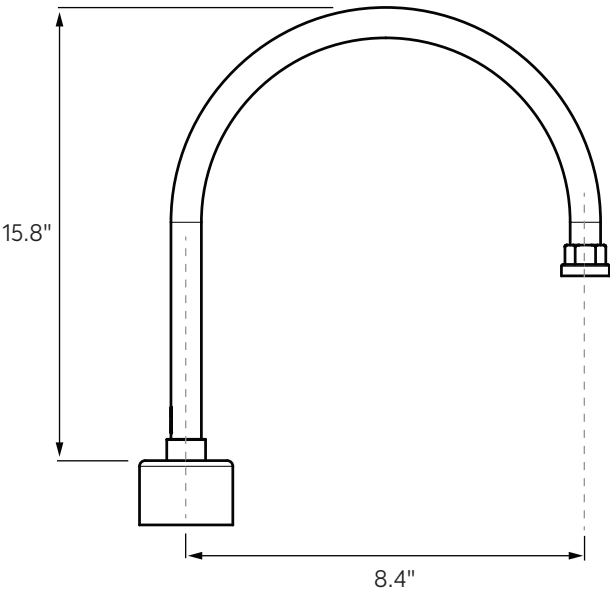

POST

Visit Kichler.com/RLM

All RLM Wall Arms, Stems, and Post are powder coated aluminum.

© 2020 Kichler Lighting LLC. All Rights Reserved. CP20001_Arm/Stem/Post