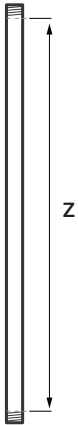

# RLM WALL ARMS DIMENSIONS

Visit [Kichler.com/RLM](http://Kichler.com/RLM)

All RLM Wall Arms, Stems, and Post are powder coated aluminum.

© 2020 Kichler Lighting LLC. All Rights Reserved. CP20001\_Arm/Stem/Post

# RLM STEMS | POST DIMENSIONS

## STEMS

Stem Type	Vertical Dist. Down "Z"
6" Stem	4.7"
12" Stem	10.7"
18" Stem	16.7"
24" Stem	22.7"
30" Stem	28.7"
36" Stem	34.7"
42" Stem	40.7"
48" Stem	46.7"

## CEILING MOUNT