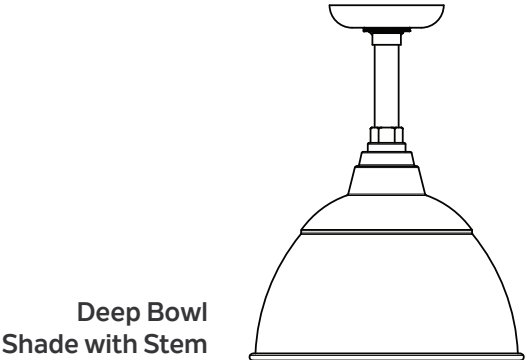

RLM DEEP BOWL SHADE DIMENSIONS

OVERVIEW:

A simple, round shape reminiscent of a deep serving bowl (upside down, of course), the RLM Deep Bowl funnels the light downward with a small amount of light escaping from the sides, resulting in a rounded beam of light.

Deep Bowl Shade

Deep Bowl Shade with Stem

Deep Bowl Shade with Gooseneck Arm

Deep Bowl Shade with Post Arm

	Size	Height "A"	Diameter "B"
Deep Bowl	8"	5.9"	8.0"
	10"	7.6"	10.0"
	12"	9.1"	12.0"
	14"	10.6"	14.0"
	16"	12.2"	16.0"