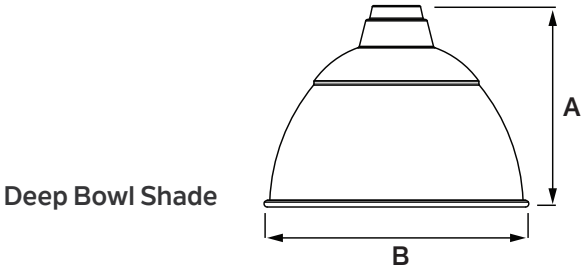

RLM DEEP BOWL SHADE DIMENSIONS

OVERVIEW:

A simple, round shape reminiscent of a deep serving bowl (upside down, of course), the RLM Deep Bowl funnels the light downward with a small amount of light escaping from the sides, resulting in a rounded beam of light.

Deep Bowl Shade

Deep Bowl Shade with Stem

Deep Bowl Shade with Gooseneck Arm

Deep Bowl Shade with Post Arm

	Size	Height "A"	Diameter "B"
Deep Bowl	8"	5.9"	8.0"
	10"	7.6"	10.0"
	12"	9.1"	12.0"
	14"	10.6"	14.0"
	16"	12.2"	16.0"