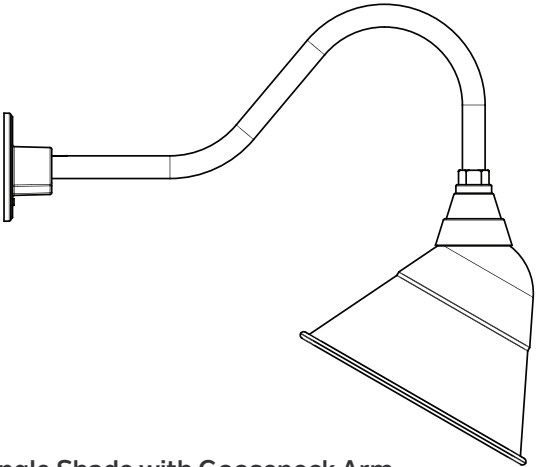

# RLM ANGLE SHADE DIMENSIONS

**OVERVIEW:**

Intentionally asymmetrical to offer directional light back toward a defined architectural detail such as an awning or sign.

Angle Shade

Angle Shade with Stem

Angle Shade with Gooseneck Arm

Angle Shade with Post Arm

	Size	Height "A"	Diameter "B"
Angle	8"	9.4"	8.0"
	10"	11.2"	10.0"
	12"	12.4"	12.0"

Visit [Kichler.com/RLM](http://Kichler.com/RLM)

All RLM Shades are powder coated aluminum.

© 2020 Kichler Lighting LLC. All Rights Reserved. CP20001\_ASshade