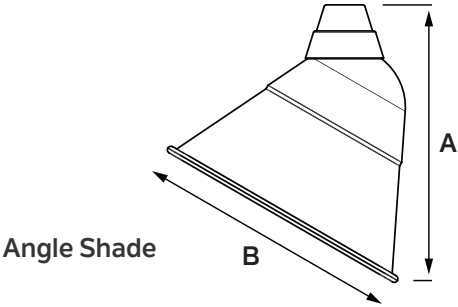

# RLM ANGLE SHADE DIMENSIONS

**OVERVIEW:**

Intentionally asymmetrical to offer directional light back toward a defined architectural detail such as an awning or sign.

Angle Shade

Angle Shade with Stem

Angle Shade with Gooseneck Arm

Angle Shade with Post Arm

	Size	Height "A"	Diameter "B"
Angle	8"	9.4"	8.0"
	10"	11.2"	10.0"
	12"	12.4"	12.0"

Visit [Kichler.com/RLM](http://Kichler.com/RLM)

All RLM Shades are powder coated aluminum.

© 2020 Kichler Lighting LLC. All Rights Reserved. CP20001\_ASshade