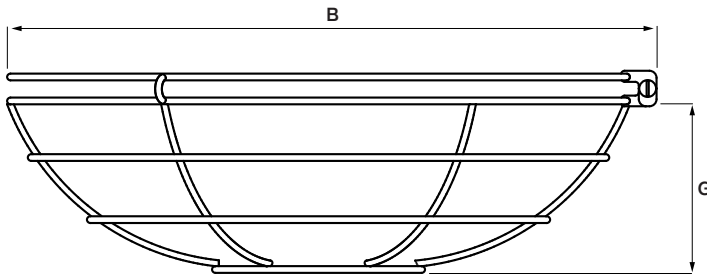

# RLM ACCESSORIES DIMENSIONS

## WIRE CAGE

Cages span the full bottom border of a shade. The crosshatch of rounded metal pieces helps to protect the light and shade from large objects as well as add a touch of decorative flair.

	Cage Height Adder "G"	Width "B"
Cage 8"	2.4"	8.0"
Cage 10"	2.9"	10.0"
Cage 12"	3.5"	12.0"
Cage 14"	3.9"	14.0"
Cage 16"	4.5"	16.0"
Cage 18"	4.8"	18.0"
Cage 20"	5.2"	20.0"