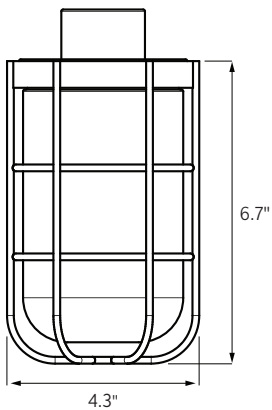

GLASS JAR OPTIONS

A decorative, glass piece that helps to protect and filter the light. There are several transparencies to choose from to complete your space and style (smoked, amber, prismatic, clear and frosted).

Visit Kichler.com/RLM

*RLM Jar Guard is powder coated aluminum.
Wire Cage is powder coated steel.*

© 2020 Kichler Lighting LLC. All Rights Reserved.
CP20001_access