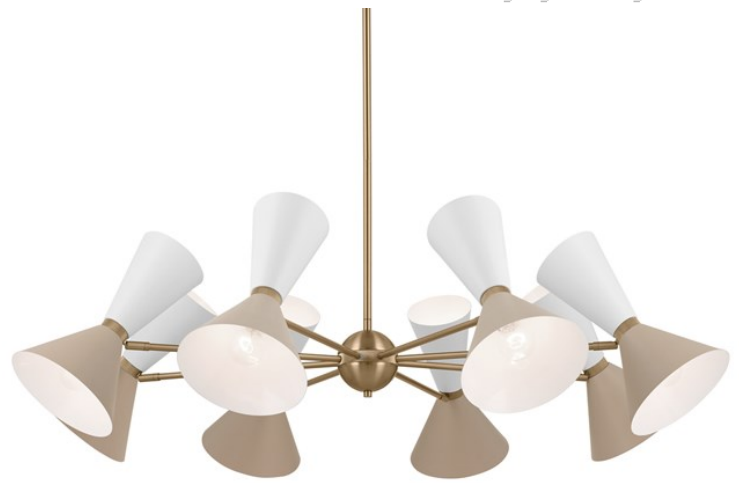

SPECIFICATIONS

Certifications/Qualifications	
Prop65	Yes www.kichler.com/warranty
Dimensions	
Base Backplate	7.5" DIA
Chain/Stem Length	36"
Weight	28.00 LBS
Height	13.50"
Overall Height	48.50"
Width	48.75"
Electrical	
Input Voltage	120.00V
Light Source	
Dimmable	Yes
Dimmable Notes	Dimmable when used with dimmer switch (sold separately); when using LED bulbs, see bulb manufacturer dimming specifications.
Lamp Included	Not Included
Lamp Type	A; G25
Light Source	Bulb
Max or Nominal Watt	60.00
# of Bulbs/LED Modules	16
Socket Type	E26 (Medium)

Mounting/Installation	
Connector	Yes
Interior/Exterior	INTERIOR
Lead Wire Length	144"
Location Rating	Dry
Mounting Weight	28.00 LBS
Wire Connectors	Wire Nuts

FIXTURE ATTRIBUTES

Housing	
Primary Material	Steel
Max Stem Tilt	90.0 Degrees
Shade Description	Metal Cone Shade
Shade Dimensions	(Wide Cone): 8.75" D x 5.75" H (Narrow Cone): 5.5" x 7.25" H
Shade Included	Yes

Product/Ordering Information	
SKU	52567CPZGRG
Finish	Champagne Bronze and Greige
Style	Mid-Century Modern
UPC	783927029735

Finish Options	
	Champagne Bronze and Black
	Champagne Bronze and Greige
	Champagne Bronze and White