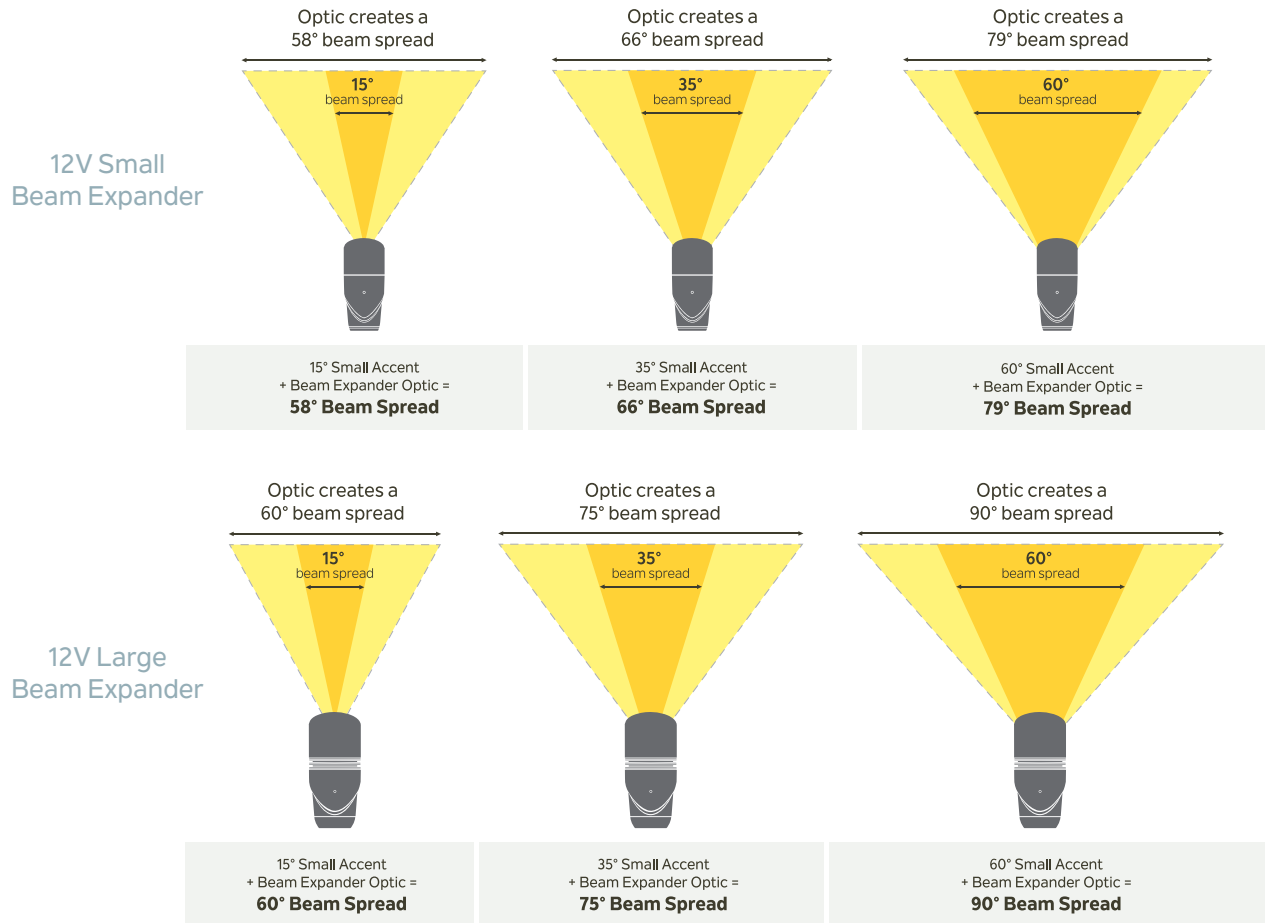

12V Large Beam Expander
16091FRO

12V Small Beam Expander
16090FRO

Compatible With:
12V LED Large Accent
16018-16020

Compatible With:
12V LED Small Accent
16015-16017

Features & Benefits

- Easy to install by simply placing the expander optic under the cowl and against the sealed glass to widen the beam spread of an existing Accent VLO fixture.
- Practical solution without the risk of mechanical adjustment failure.
- Maintains a uniform center-to-edge light output putting light exactly where you want it.
- Nearly 90% transmission of light, aids in glare control and increases uniformity.
- Offers industry leading optical capabilities with one of the widest spreads available in a traditional 12V accent fixture at up to 90-degrees.
- The shatterproof and UV-resistant construction stands up to the elements and is backed by a 5-year warranty.

Backed by Kichler's 5-year warranty.
For details, visit [Kichler.com/Warranty](https://www.kichler.com/Warranty)

KICHLER

Product Specifications & Ordering Guide

Beam Spread Capabilities

Original Beam Spread	12V LED Small Accent VLO (16015-16017) plus Beam Expander	12V LED Large Accent VLO (16018-16020) plus Beam Expander
15°	58°	60°
35°	66°	75°
60°	79°	90°

Order Guide	Beam Expander Optic - Small	Beam Expander Optic - Large
Item Number	16090FRO	16091FRO
Compatible with:	12V LED Small Accent (16015-16017)	12V LED Large Accent (16018-16020)
Beam Spread	Adds additional beam spread to any 12V Accent VLO fixture (see above chart for specific beam expander options)	
Lumens	Superior optic transmission of nearly 90% delivered lumen output	
Packaging Quantity	Unbreakable 5-pack	
Warranty	5-Year Limited Warranty	