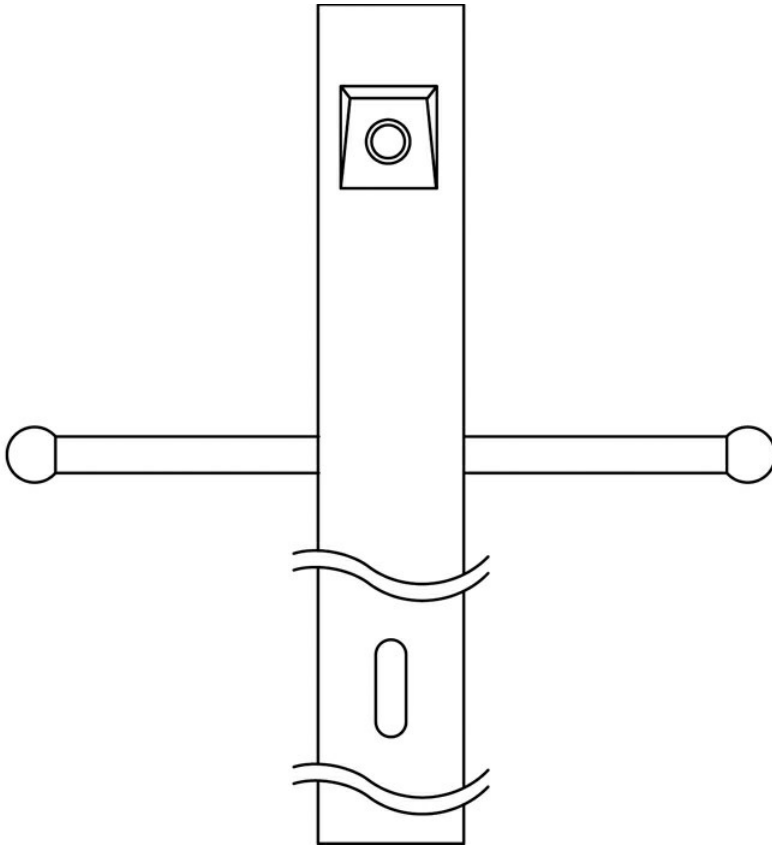

Post w/External Photoeye and ladder rest BK

49904BK (Black (Painted))

Project Name: _____

Location: _____

Type: _____

Qty: _____

Comments: _____

Ordering Information

Product ID	49904BK
Finish	Black (Painted)
Available Finishes	WH, AZ, BK

Dimensions

Weight	3.85 LBS
--------	----------

Specifications

Material	Aluminum
----------	----------

Electrical

Voltage	120V
---------	------

Qualifications

Safety Rated	Not Required
Warranty	www.kichler.com/warranty

Primary Lamping

Lamp Included	Not Included
---------------	--------------

Dimensions

Height	84.00"
Width	3.00"

Notes:

1) Information provided is subject to change without notice. All values are design or typical values when measured under laboratory conditions.