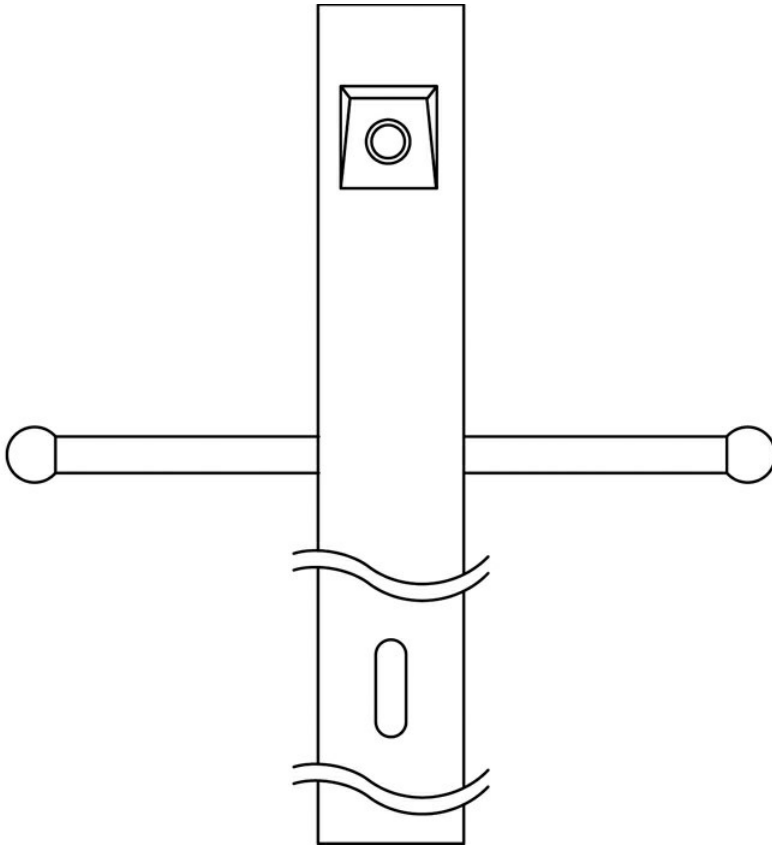

Post w/External Photoeye and ladder rest AZ

49904AZ (Architectural Bronze)

Project Name: _____

Location: _____

Type: _____

Qty: _____

Comments: _____

Ordering Information

Product ID	49904AZ
Finish	Architectural Bronze
Available Finishes	AZ, BK, WH

Dimensions

Weight	3.85 LBS
--------	----------

Specifications

Material	Aluminum
----------	----------

Electrical

Voltage	120V
---------	------

Qualifications

Safety Rated	Not Required
Warranty	www.kichler.com/warranty

Primary Lamping

Lamp Included	Not Included
---------------	--------------

Dimensions

Height	84.00"
Width	3.00"

Notes:

- 1) Information provided is subject to change without notice. All values are design or typical values when measured under laboratory conditions.
- 2) Incandescent Equivalent: The incandescent equivalent as presented is an approximate number and is for reference only.