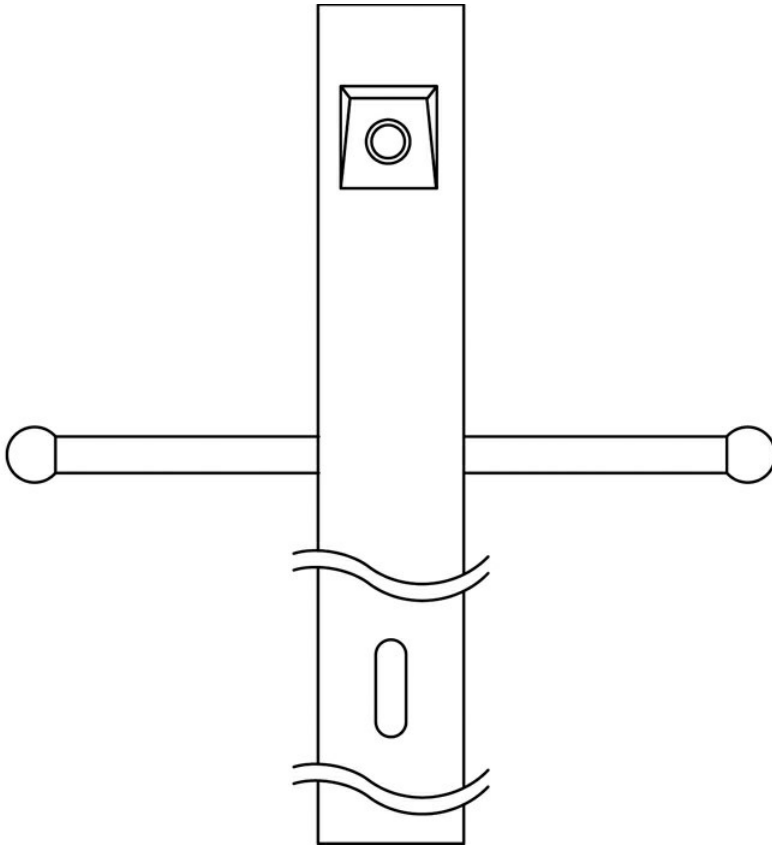

Post w/External Photoeye and ladder rest AZ

49904AZ (Architectural Bronze)

Project Name: _____

Location: _____

Type: _____

Qty: _____

Comments: _____

Ordering Information

Product ID	49904AZ
Finish	Architectural Bronze
Available Finishes	BK, WH, AZ

Dimensions

Weight	3.85 LBS
--------	----------

Specifications

Material	Aluminum
----------	----------

Electrical

Voltage	120V
---------	------

Qualifications

Safety Rated	Not Required
Warranty	www.kichler.com/warranty

Primary Lamping

Lamp Included	Not Included
---------------	--------------

Dimensions

Height	84.00"
Width	3.00"

Notes:

- 1) Information provided is subject to change without notice. All values are design or typical values when measured under laboratory conditions.
- 2) Incandescent Equivalent: The incandescent equivalent as presented is an approximate number and is for reference only.