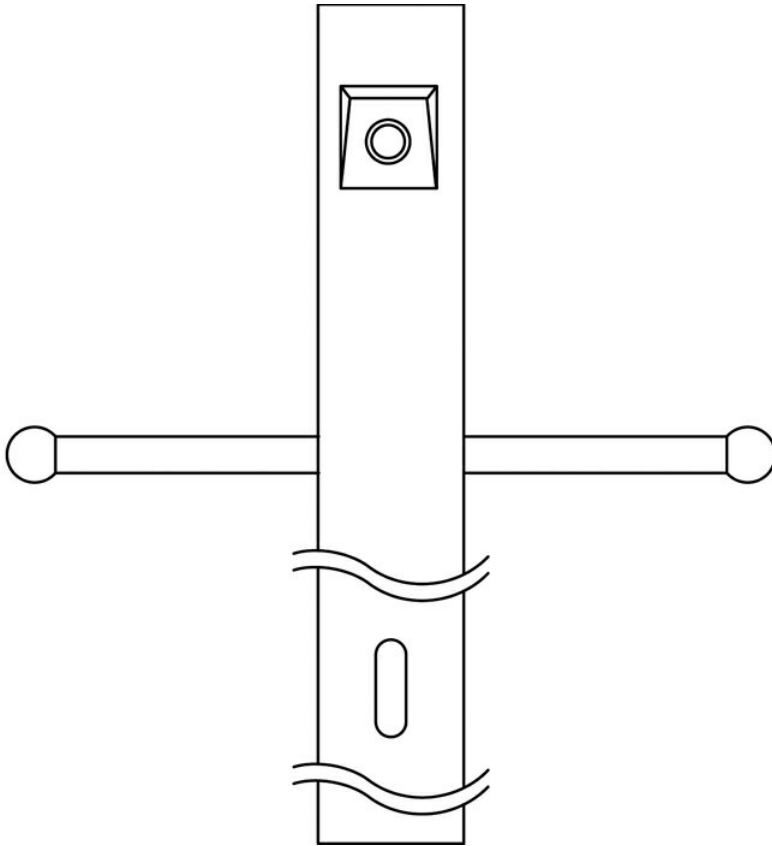

Post w/External Photoeye and ladder rest AZ

49904AZ (Architectural Bronze)

Project Name: _____
Location: _____
Type: _____
Qty: _____
Comments: _____

Ordering Information

Product ID	49904AZ
Finish	Architectural Bronze
Available Finishes	BK, WH, AZ

Dimensions

Weight	3.85 LBS
--------	----------

Specifications

Material	Aluminum
----------	----------

Electrical

Voltage	120V
---------	------

Qualifications

Safety Rated	Not Required
Warranty	www.kichler.com/warranty

Primary Lamping

Lamp Included	Not Included
---------------	--------------

Dimensions

Height	84.00"
Width	3.00"

Notes:

- 1) Information provided is subject to change without notice. All values are design or typical values when measured under laboratory conditions.
- 2) Incandescent Equivalent: The incandescent equivalent as presented is an approximate number and is for reference only.