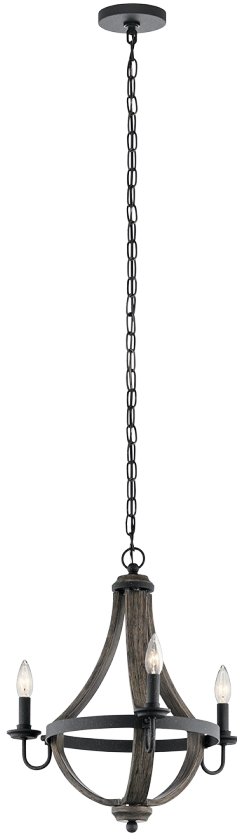

Merlot
Merlot Small 3 Light Wine Barrel Chandelier DBK
34818 (Distressed Black)

Project Name: _____
Location: _____
Type: _____
Qty: _____
Comments: _____

Dimensions

Height	20.04"
Overall Height	68.07"
Width	18.70"

Ordering Information

Product ID	34818
Finish	Distressed Black
Collection	Merlot

Dimensions

Chain/Stem Length	48" Chain
Weight	10.40 LBS

Specifications

Material	Steel
----------	-------

Electrical

Dimmable	Yes
Voltage	120 V
Input Voltage	Single(120)
Lead Wire Length	96.00"

Qualifications

Safety Rated	Dry
Warranty	www.kichler.com/warranty

Primary Lamping

Light Source	Incandescent
# of Bulbs/LED Modules	3
Socket Wire	96"
Socket Type	E12 Candelabra
Lamp Type	B10 or C10
Dimming	Yes