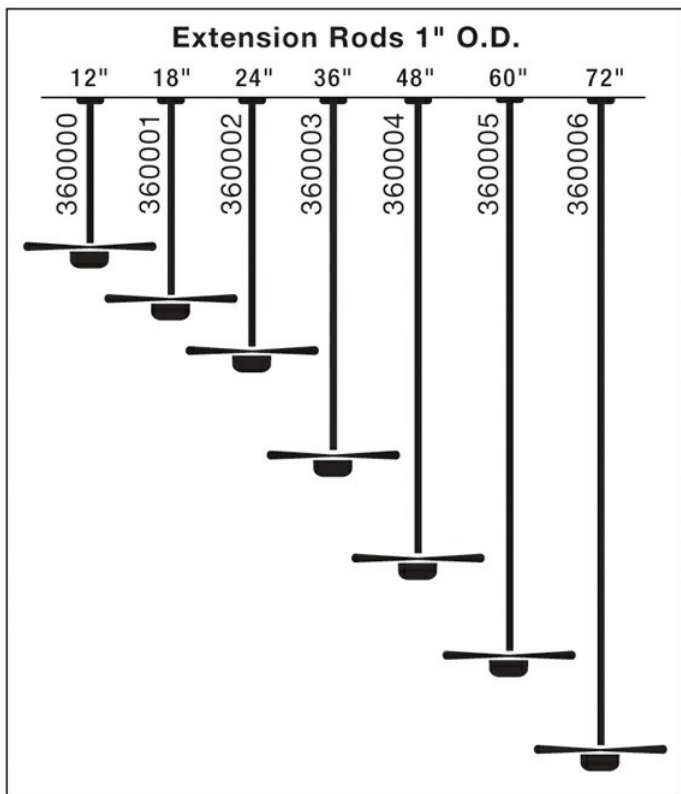

# Fan Downrod 12 Inch

360000WSP (Weathered Steel Powder Coat)

Project Name: \_\_\_\_\_  
Location: \_\_\_\_\_  
Type: \_\_\_\_\_  
Qty: \_\_\_\_\_  
Comments: \_\_\_\_\_

## Ordering Information

Product ID	360000WSP
Finish	Weathered Steel Powder Coat
Available Finishes	AP, BAB, BKZ, BSS, CZ, BK, GST, MCH, MDW, NI, OBB, OLZ, OZ, PN, SBK, TZ, TZG, TZP, WCP, WH, WSP, AW, WZC, MWH, NBR, SGD

## Dimensions

Weight	3.00 LBS
--------	----------

## Dimensions

Length	12.00"
Width	1.00"