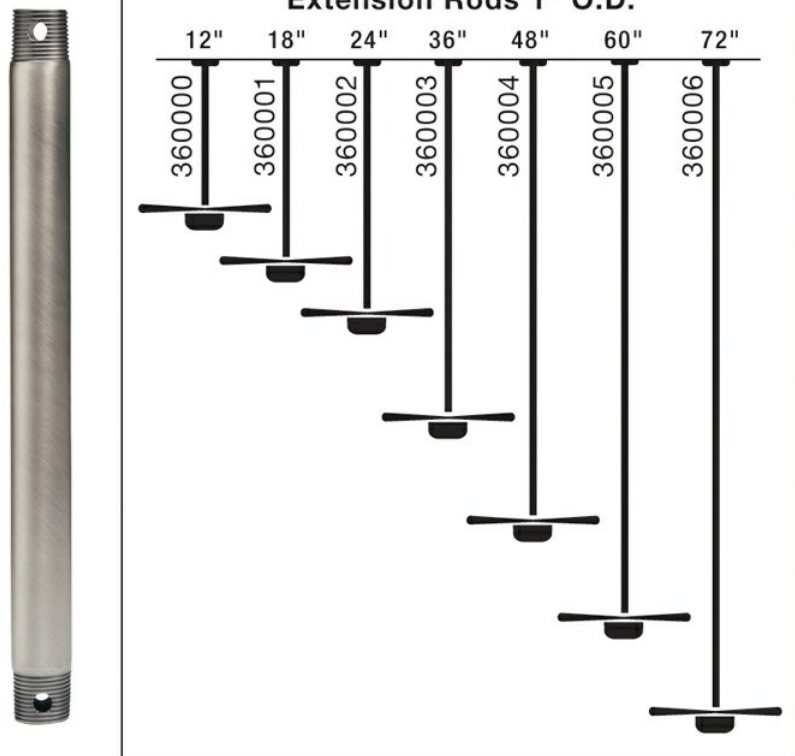

Fan Downrod 12 Inch

360000WSP (Weathered Steel Powder Coat)

Project Name: _____
Location: _____
Type: _____
Qty: _____
Comments: _____

Ordering Information

Product ID	360000WSP
Finish	Weathered Steel Powder Coat
Available Finishes	ANS, AP, AVI, AW, BAB, BKZ, BSS, CMO, CZ, BK, GST, MCH, MDW, MWH, NBR, NI, OBB, OLZ, OZ, PN, SBK, SGD, TZ, TZG, TZP, WCP, WH, WN, WSP, WZC

Dimensions

Weight	3.00 LBS
--------	----------

Specifications

Material	Steel
----------	-------

Qualifications

Safety Rated	Not Required
Warranty	www.kichler.com/warranty

Dimensions

Length	12.00"
Width	1.00"