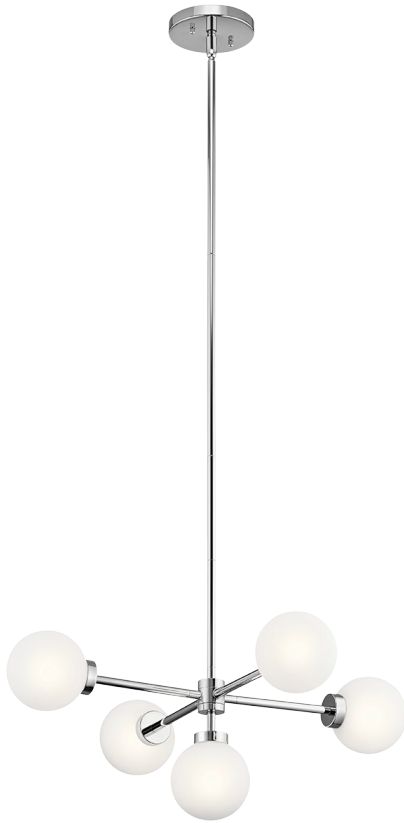

Aura Collection
Aura 5 Light Chandelier CH
44093CH (Chrome)

Project Name: _____
Location: _____
Type: _____
Qty: _____
Comments: _____

Dimensions

Height	14.50"
Overall Height	47.00"
Width	24.00"

Ordering Information

Product ID	44093CH
Finish	Chrome
Collection	Aura Collection

Dimensions

Base Backplate	5.00 DIA
Chain/Stem Length	36.00"
Weight	6.00 LBS

Specifications

Material	Steel
Diffuser Description	Satin Etched Cased Opal

Electrical

Voltage	120 V
Lead Wire Length	76.00"

Qualifications

Safety Rated	Dry
Warranty	www.kichler.com/warranty

Installation

Max Stem Tilt	90 Degrees
---------------	------------

Primary Lamping

Light Source	Halogen
Lamp Included	Included
# of Bulbs/LED Modules	5
Socket Wire	200
Socket Type	G9
Lamp Type	G9