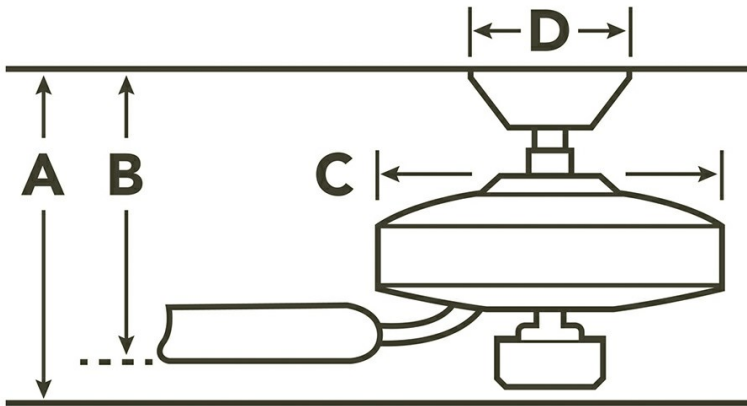

Dimensions

Downrod	A	B	C	D
1.00 OD X 4.00	15.25	12.75	7.50	5.85

Available Finishes

Finish	Fixture	Glass	Blade 1	Blade 2

Installation

The electrical junction box and support structure must be securely mounted and capable of reliably supporting a minimum of 50 pounds. Use only ETL/UL listed electrical junction boxes marked "For Fan Support"