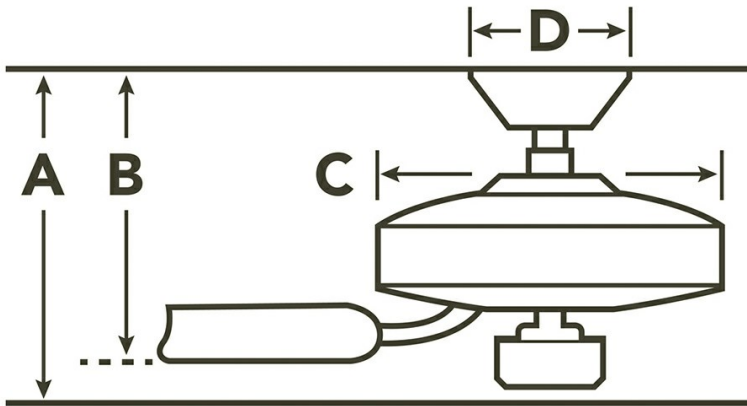

Dimensions

Downrod	A	B	C	D
1.00 OD X 4.00	15.25	12.75	7.50	5.85

Available Finishes

Finish	Fixture	Glass	Blade 1	Blade 2