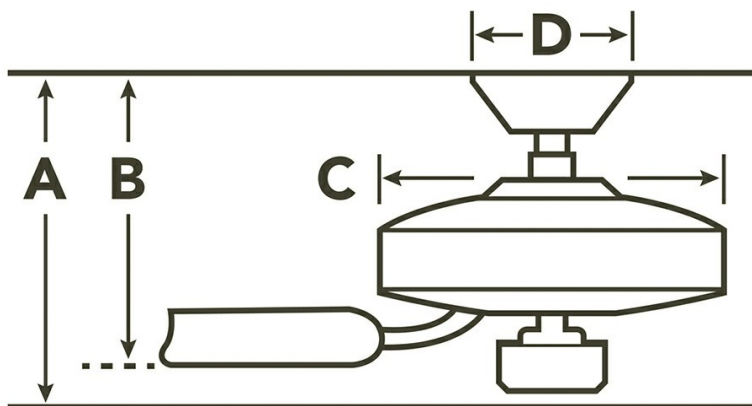

Primary Control System

Remote Included	No
Wall Control Included	No
Low Ceiling Adaptable	Yes, Dual Mount Included
Motor Size	153MM X 15MM
Motor Type	AC

Downlight

Downlight Included	Yes
Light Source	Incandescent
Downlight Bulb Included	Included

Dimensions

Downrod	A	B	C	D
1.00 OD X 4.00	18.00	10.75	12.00	5.25
FLUSH MOUNT	15.25	8.00	12.00	5.25

Notes:

1) Information provided is subject to change without notice. All values are design or typical values when measured under laboratory conditions.
 2) Incandescent Equivalent: The incandescent equivalent as presented is an approximate number and is for reference only.