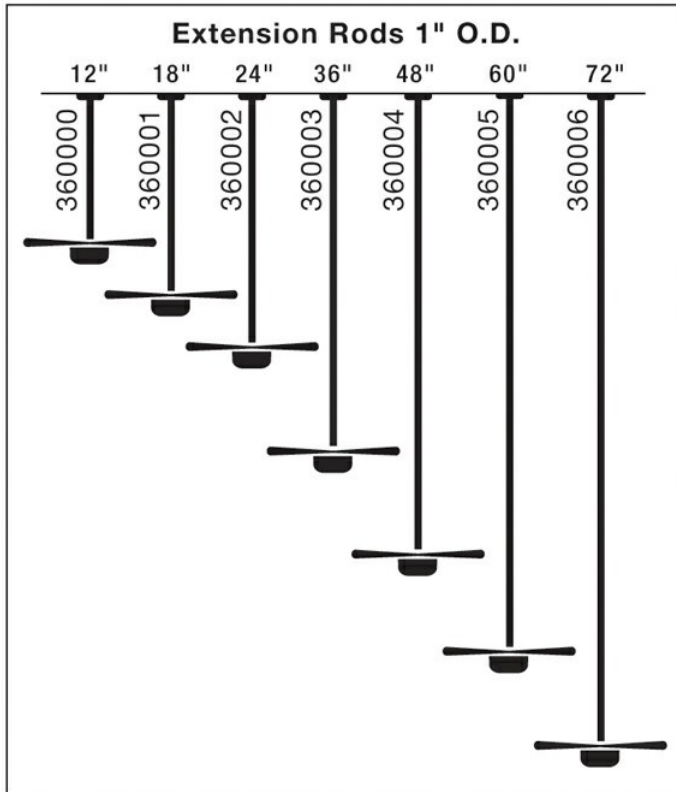

24" Fan Downrod NBR

360002NBR (Natural Brass)

Project Name: _____

Location: _____

Type: _____

Qty: _____

Comments: _____

Ordering Information

Product ID 360002NBR

Finish Natural Brass

Available Finishes
SNW, ANS, AP, AVI, AW,
BAB, BKZ, BSS, CMO, CZ,
DBK, GST, MCH, MDW,
MWH, NBR, NI, OBB, OLZ,
OZ, PN, SBK, SGD, SNW,
TZ, TZG, TZP, WCP, WH,
WN, WSP, WZC

Dimensions

Weight 6.00 LBS

Specifications

Material Steel

Qualifications

Safety Rated Not Required

Warranty www.kichler.com/warranty

Dimensions

Length 24.00"

Width 1.00"

Notes:

1) Information provided is subject to change without notice.
All values are design or typical values when measured under
laboratory conditions.

2) Incandescent Equivalent: The incandescent equivalent as
presented is an approximate number and is for reference only.